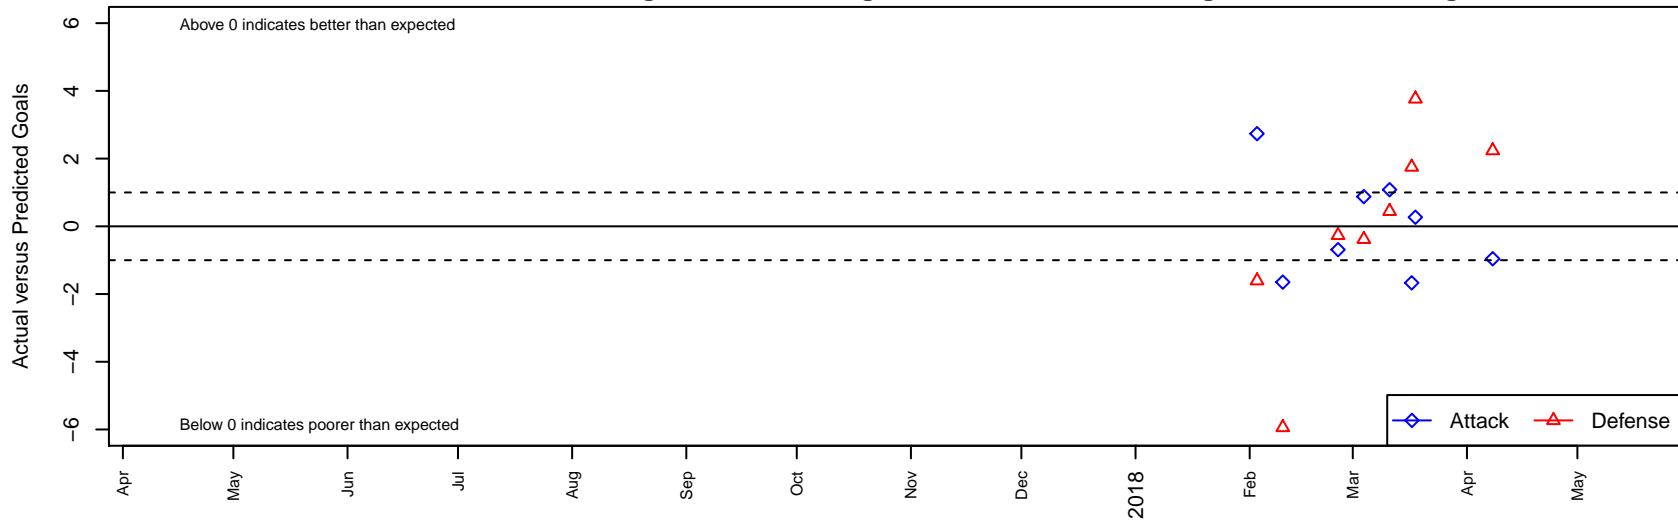

MRFC Blue B04

Mount Rainier FC
Sumner, WA
B04 total strength=643
attack=0.72 defense=0.47
spr league = Spr PSPL – '04 Copa 1 – West U1
notes= Carlier 2016

alt names used:
MRFC B04 Select

Venues played:
2017 Spr PSPL – '04 Copa 1 – West U14

MRFC Blue B04
Dots are actual minus expected GF (blue circles) and GA (red triangles).
Blue line is smoothed change in attack strength. Red is smoothed change in defense strength.

**attack and defense variance (black dot)
relative to other teams
and top 10 in region**

**attack and defense rating
relative to others at age
and all opponents in last 13 months**

Performance relative to 13 month average

Performance relative to 13 month average

date	home		away		venue	pred.home	pred.away
2018-04-08	MRFC Blue B04	0	Eagleclaw FA Blue Hawks B04	2	2017 Spr PSPL – '04 Copa 1 – West U14	0.96	4.24
2018-03-18	MRFC Blue B04	1	New Millenium FC Furia Azul B04	0	2017 Spr PSPL – '04 Copa 1 – West U14	0.73	3.76
2018-03-17	Seattle Celtic Black B04	1	MRFC Blue B04	0	2017 Spr PSPL – '04 Copa 1 – West U14	2.75	1.67
2018-03-11	MRFC Blue B04	3	Impact FC White B04	1	2017 Spr PSPL – '04 Copa 1 – West U14	1.92	1.44
2018-03-04	MRFC Blue B04	2	Emerald City FC Blue B04	4	2017 Spr PSPL – '04 Copa 1 – West U14	1.12	3.62
2018-02-25	ISC Gunners C B04	4	MRFC Blue B04	0	2017 Spr PSPL – '04 Copa 1 – West U14	3.73	0.69
2018-02-10	Nortac Sparta Red B04	10	MRFC Blue B04	0	2017 Spr PSPL – '04 Copa 1 – West U14	4.06	1.65
2018-02-03	West Narrows Blue B04	6	MRFC Blue B04	4	2017 Spr PSPL – '04 Copa 1 – West U14	4.39	1.26