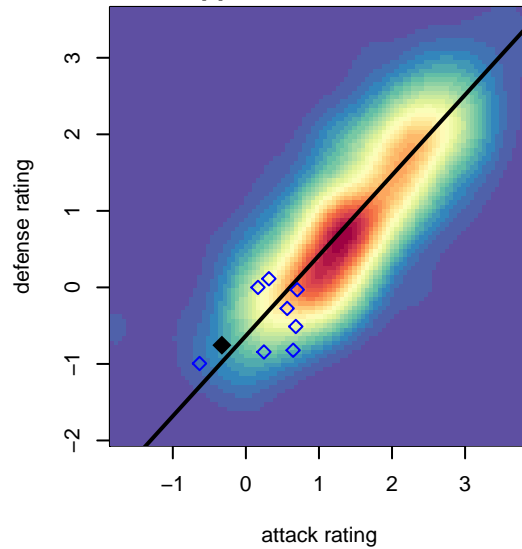

**attack and defense rating
relative to others at age
and all opponents in last 13 months**