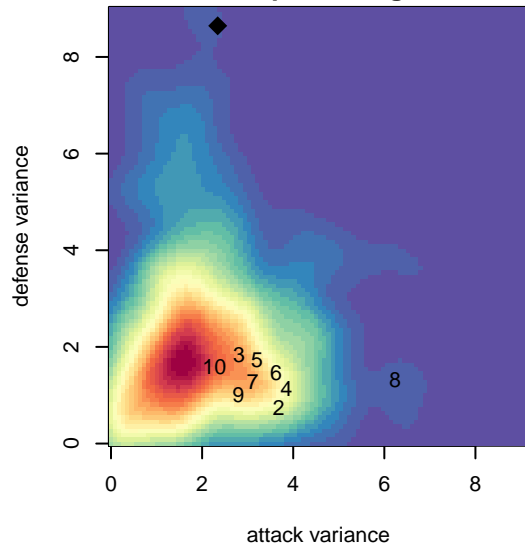

MRFC Blue B04

Mount Rainier FC
Sumner, WA
B04 total strength=643
attack=0.72 defense=0.47
spr league = Spr PSPL – '04 Copa 1 – West U1
notes= Carlier 2016

alt names used:
MRFC B04 Select

Venues played:
2017 Spr PSPL – '04 Copa 1 – West U14

MRFC Blue B04
Dots are actual minus expected GF (blue circles) and GA (red triangles).
Blue line is smoothed change in attack strength. Red is smoothed change in defense strength.

**attack and defense variance (black dot)
relative to other teams
and top 10 in region**